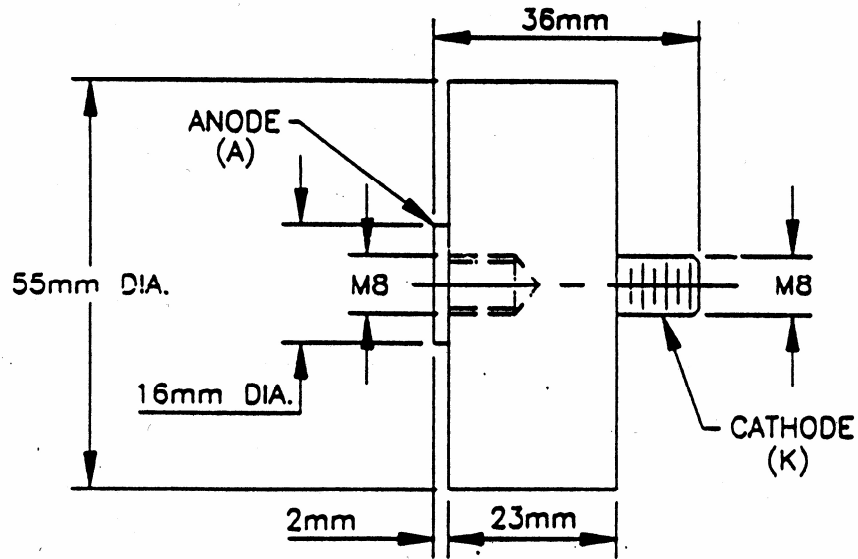

SERIES B1382

Silicon High Voltage Assembly

ELECTRICAL RATINGS

PIV @ 200 u AMPS

4400 VOLTS MINIMUM

MAXIMUM FORWARD VOLTAGE
DROP 10 AMPS

4.0 VOLTS

(203) 467-2591 TEL
(203) 469-5928 FAX
Email: Info@ edal.com
Internet: <http://www.edal.com>