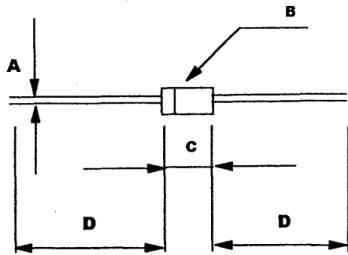

SERIES BA5/1N4000

---

SILICON GENERAL PURPOSE 1.0 AMP DIODES

---

DIM	INCHES		MILLIMETER	
	MIN.	MAX.	MIN.	MAX.
A	0.028	0.034	0.71	0.86
B	0.08	0.107	2.03	2.74
C	0.160	0.205	4.10	5.20
D	1.0		25.4	

$I_o$  \_\_\_\_\_ 1 Amp \_\_\_\_\_ @ \_\_\_\_\_ 50 \_\_\_\_\_ C